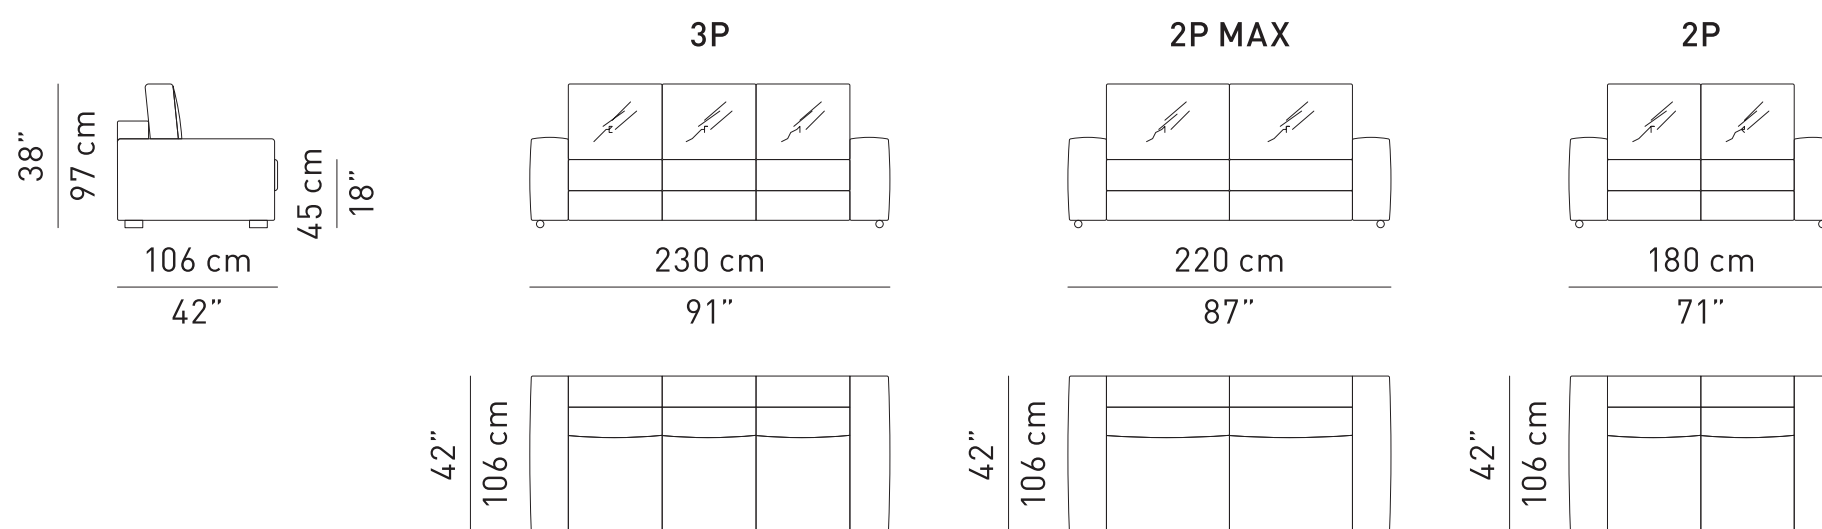

SOFA

ARMCHAIR

MODULAR ELEMENTS

CORNER

CHAISE LONGUE

POUF