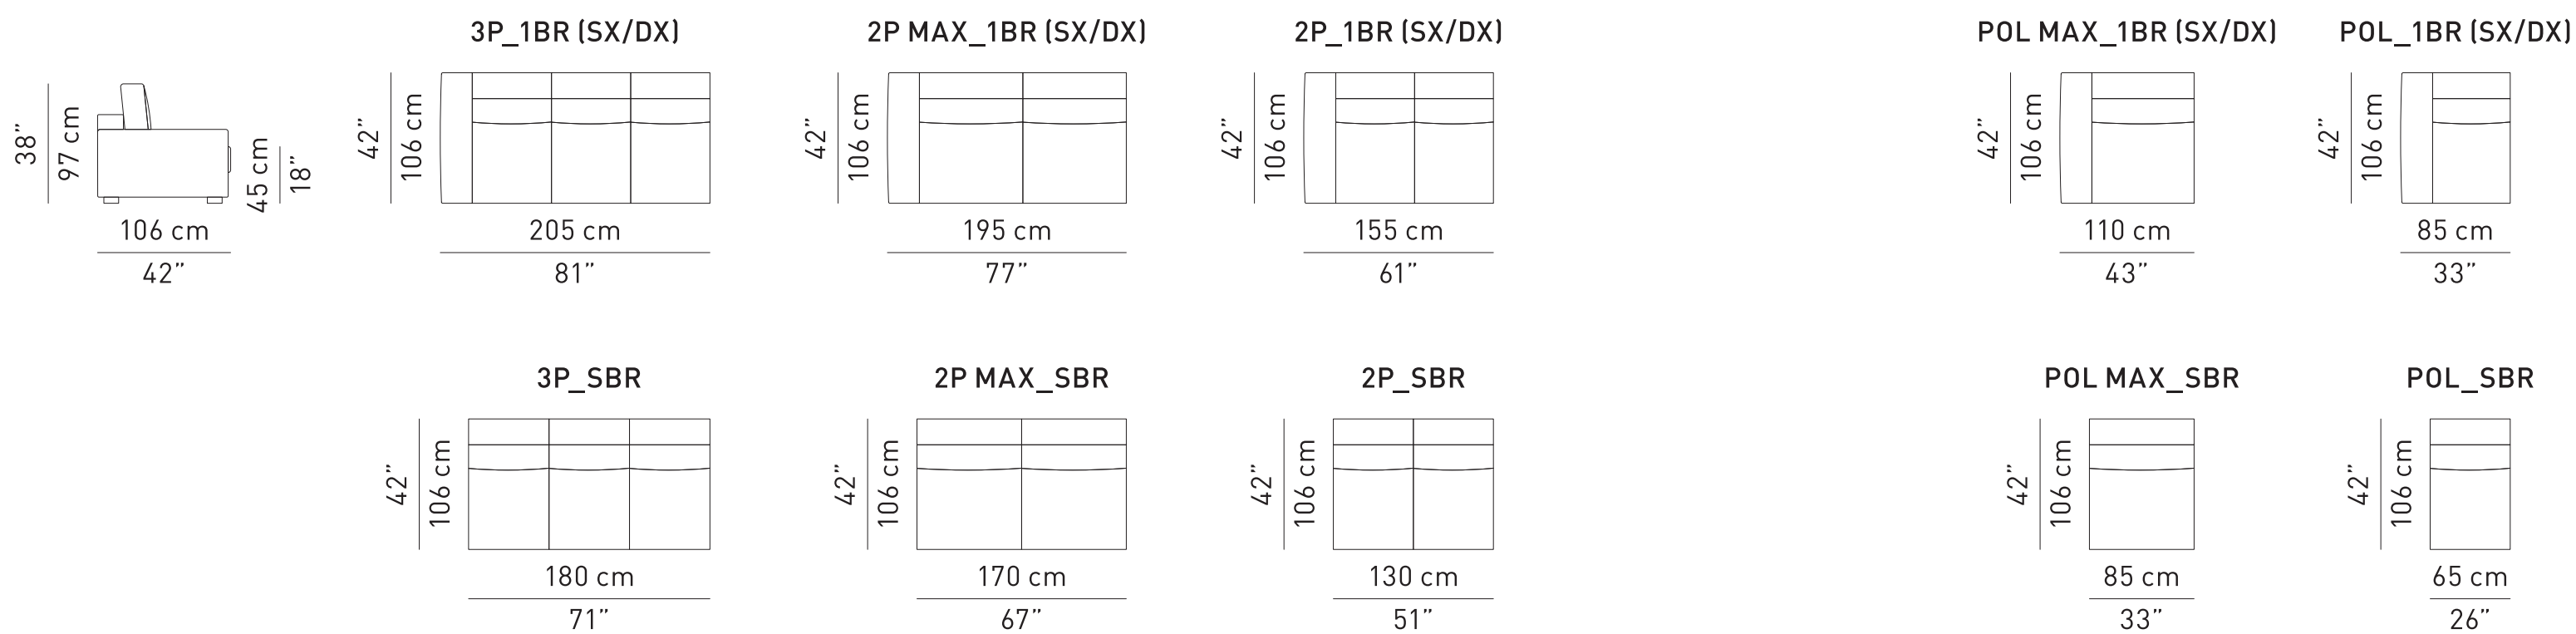

SOFA

ARMCHAIR

MODULAR ELEMENTS

CORNER

CHAISE LONGUE

POUF