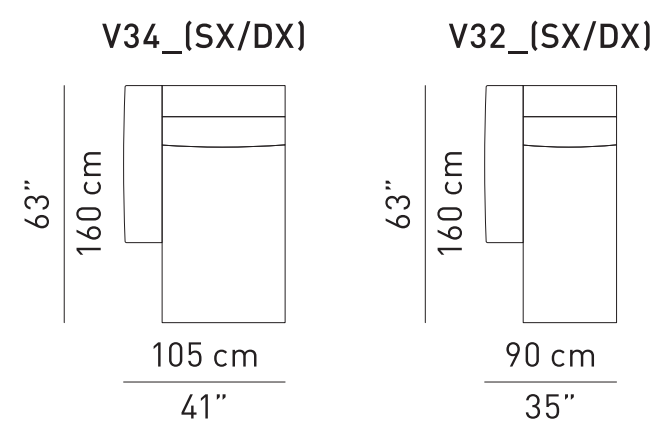

SOFA

ARMCHAIR

MODULAR ELEMENTS

CORNER

CHAISE LONGUE

POUF