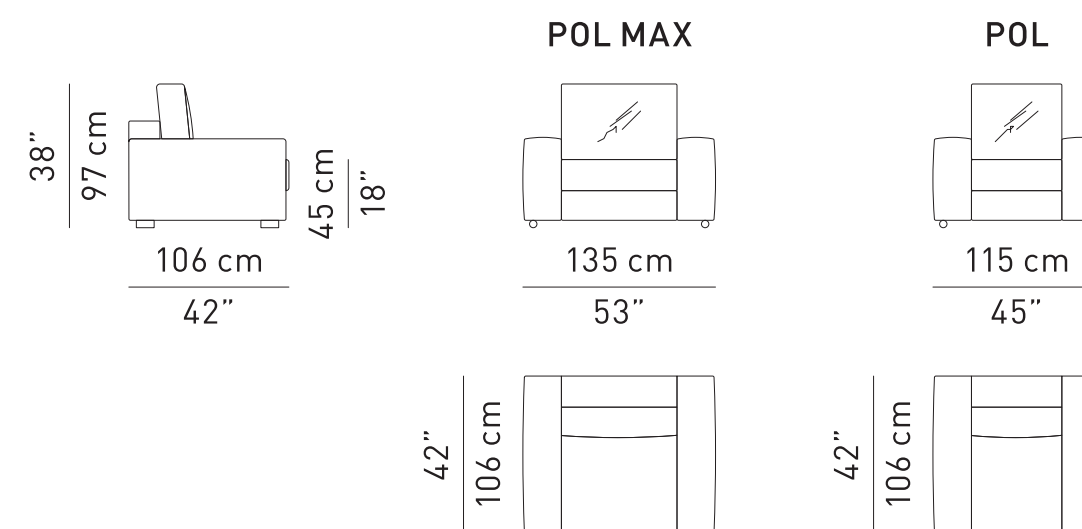

SOFA

ARMCHAIR

MODULAR ELEMENTS

CORNER

CHAISE LONGUE

POUF