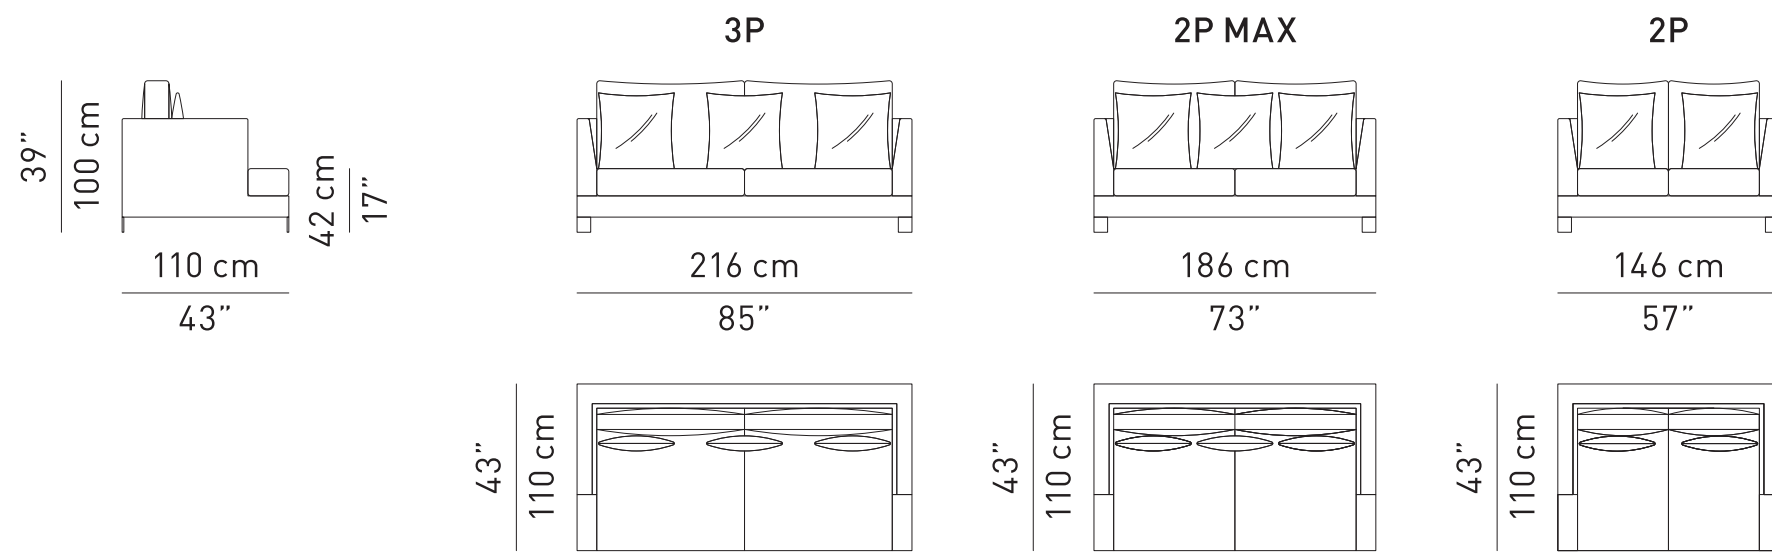

SOFA

ARMCHAIR

MODULAR ELEMENTS

CORNER

PENINSULA

CHAISE LONGUE

POUF