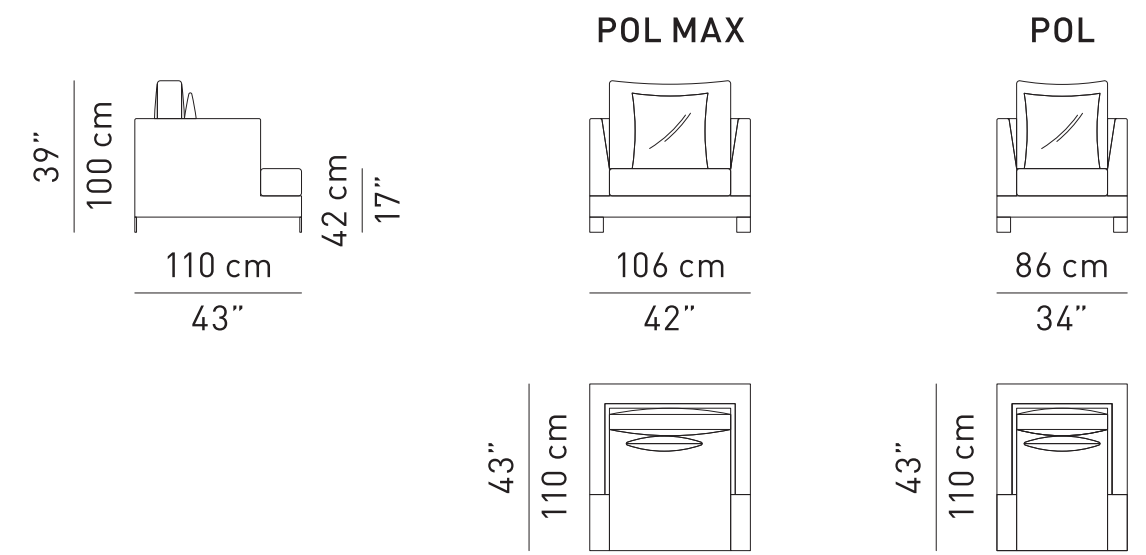

SOFA

ARMCHAIR

MODULAR ELEMENTS

CORNER

PENINSULA

CHAISE LONGUE

POUF