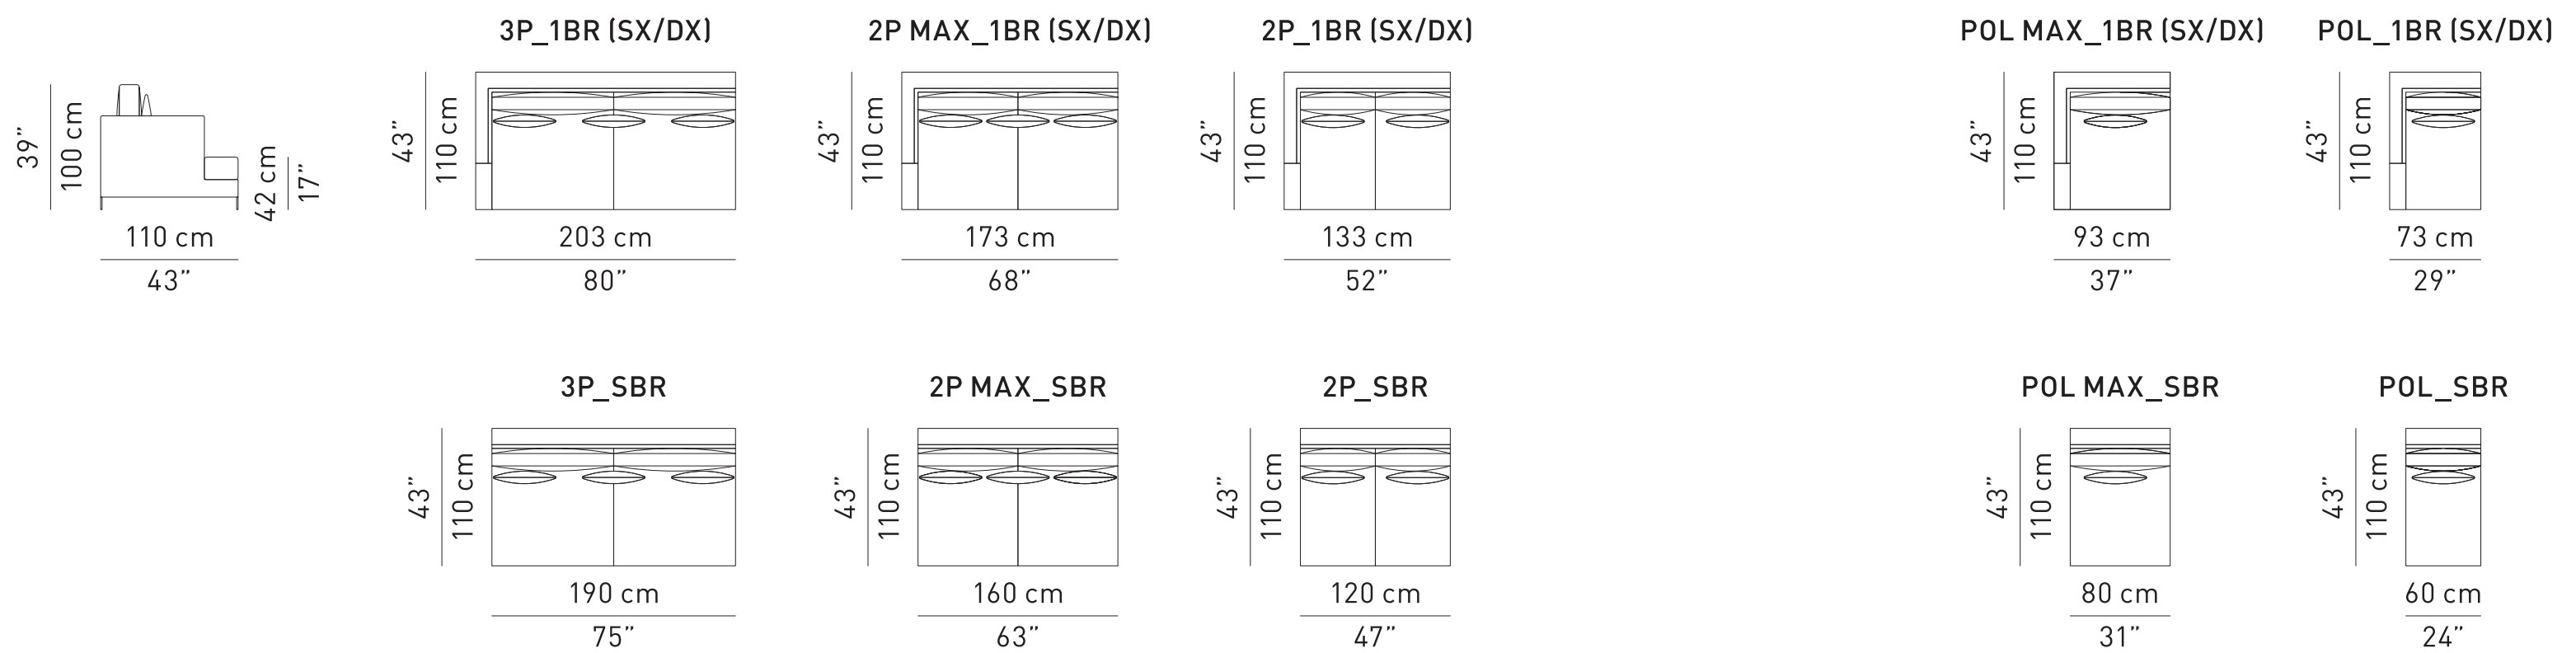

SOFA

ARMCHAIR

MODULAR ELEMENTS

CORNER

PENINSULA

CHAISE LONGUE

POUF