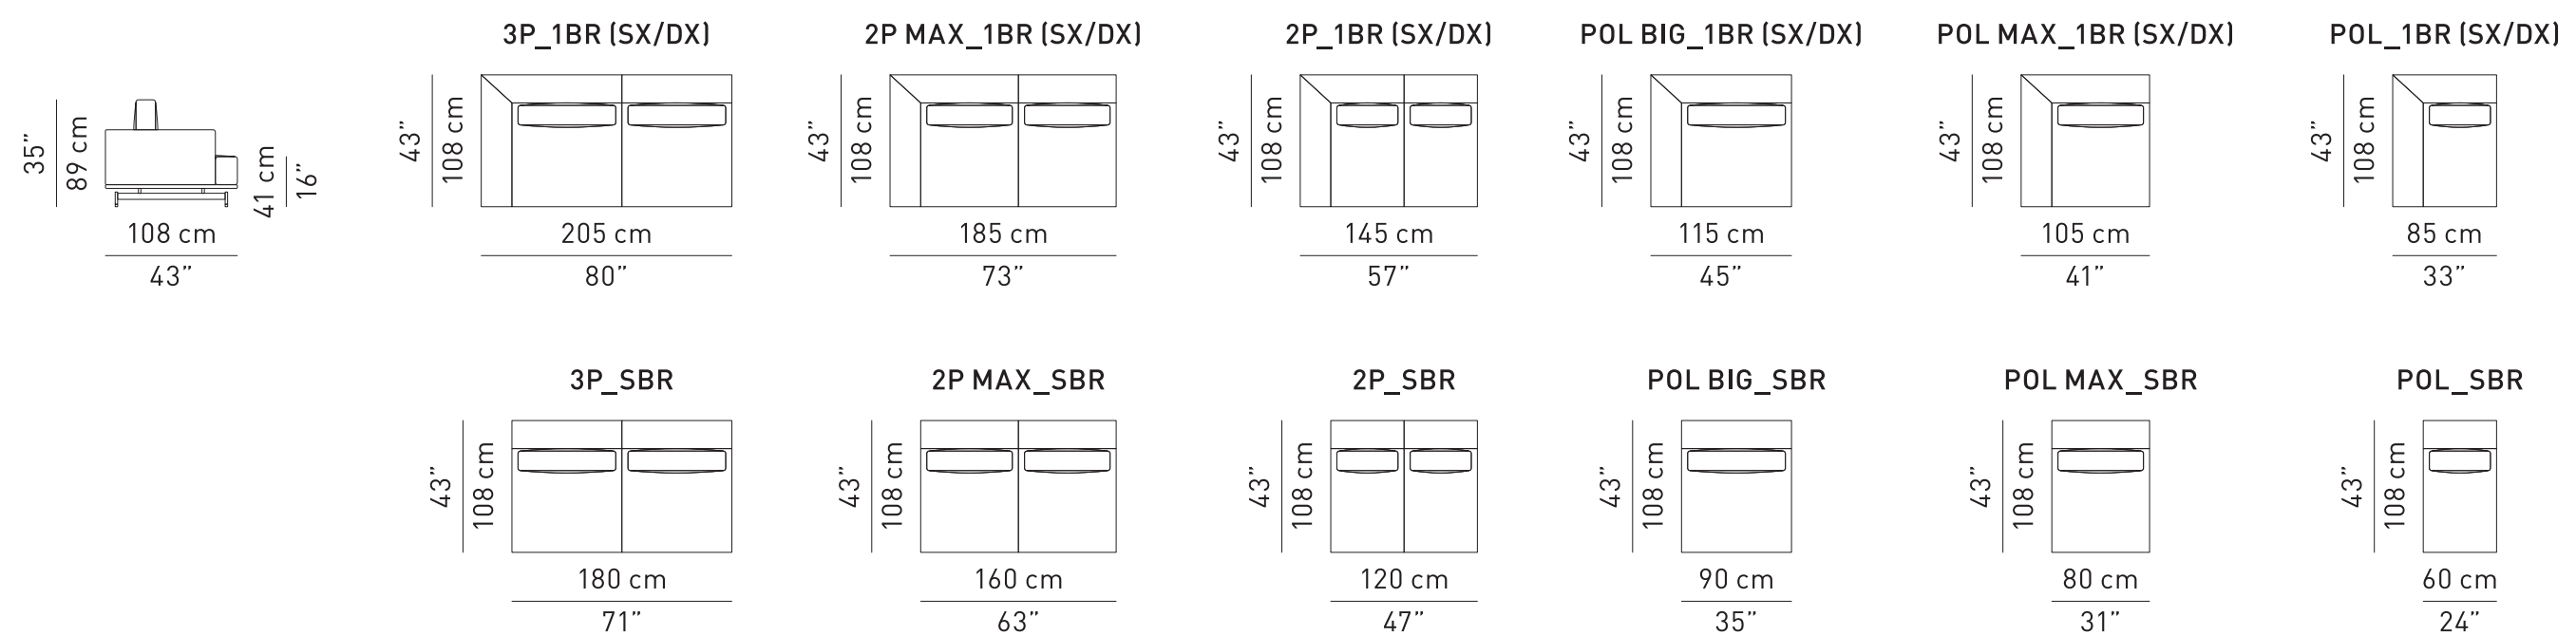

SOFA UP

SOFA

ARMCHAIR

MODULAR ELEMENTS

CORNER

PENINSULA

CHAISE LONGUE

POUF