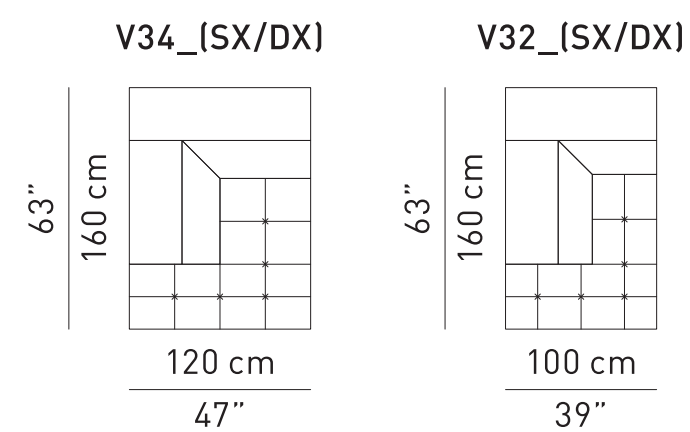

SOFA

ARMCHAIR

MODULAR ELEMENTS

CORNER

PENINSULA

CHAISE LONGUE

POUF