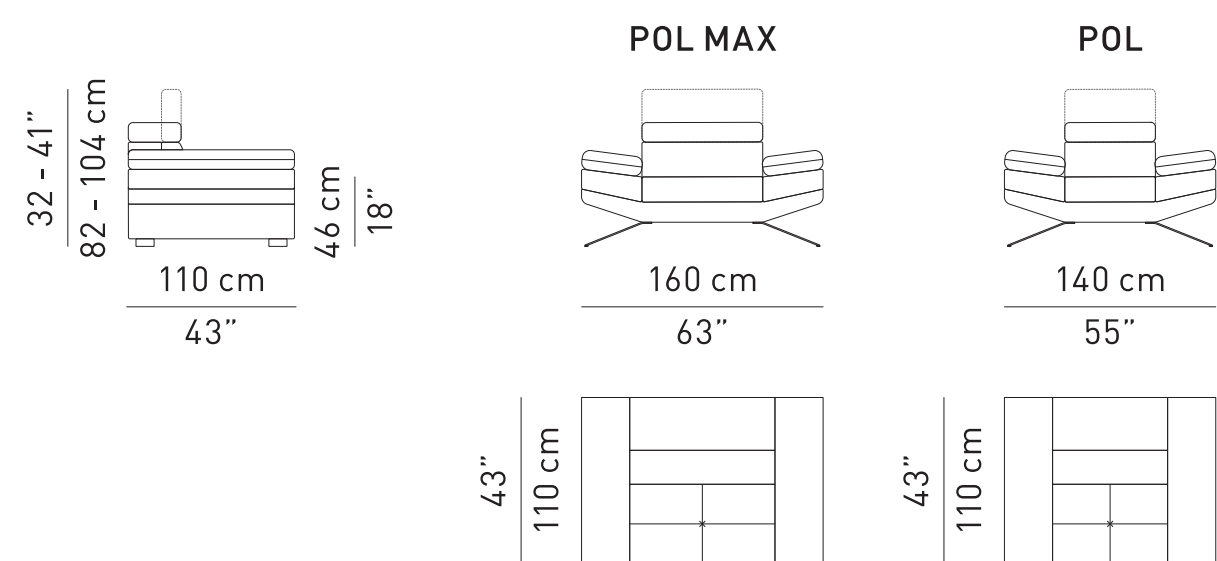

SOFA

ARMCHAIR

MODULAR ELEMENTS

CORNER

PENINSULA

CHAISE LONGUE

POUF