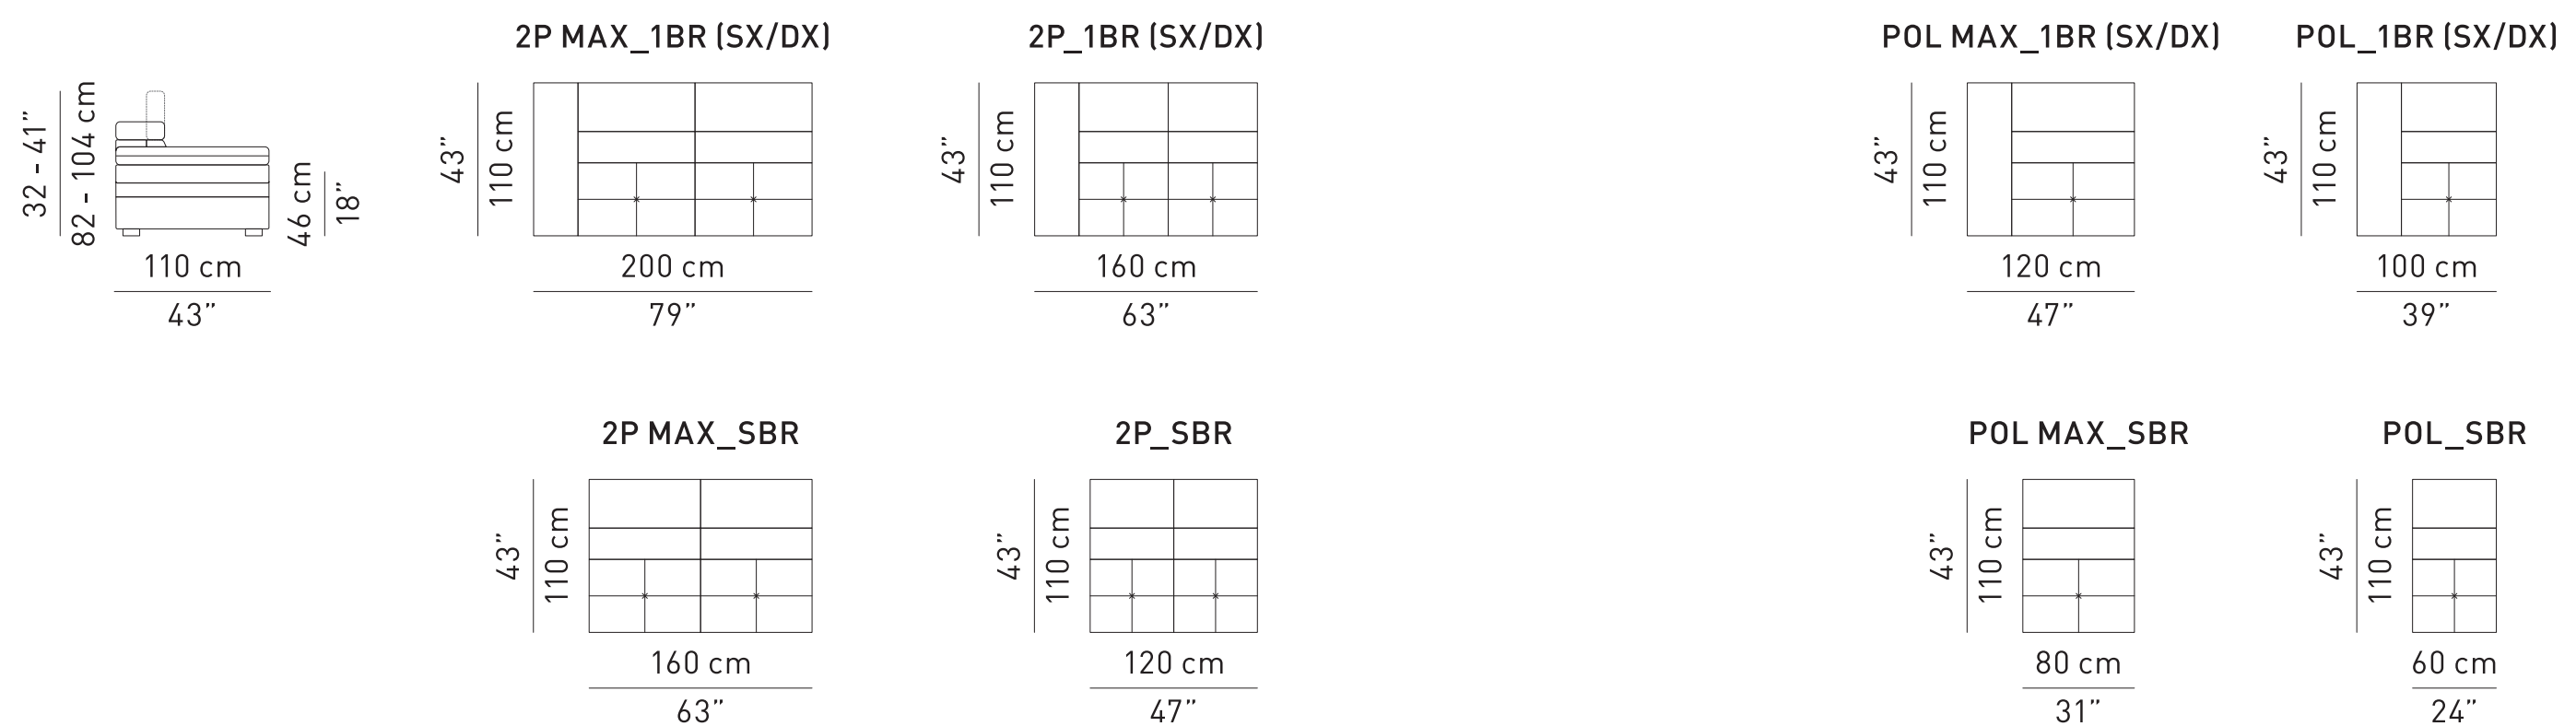

SOFA

ARMCHAIR

MODULAR ELEMENTS

CORNER

PENINSULA

CHAISE LONGUE

POUF