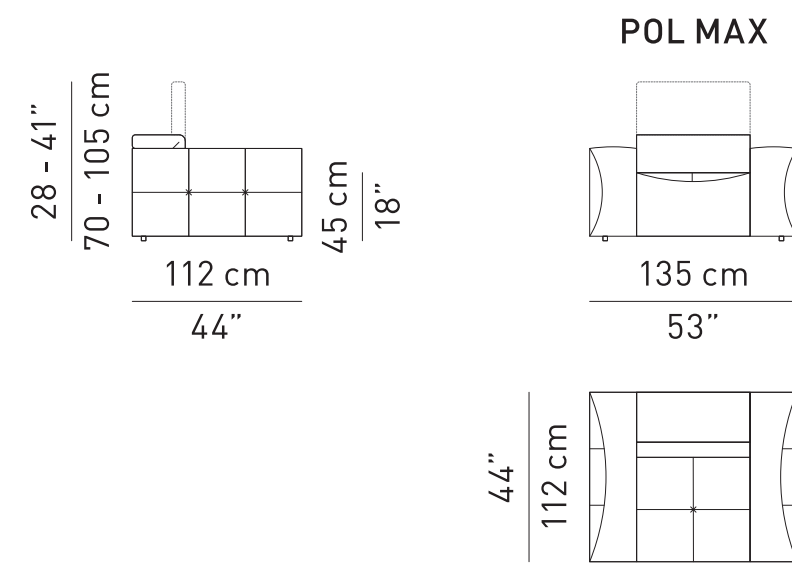

SOFA

ARMCHAIR

MODULAR ELEMENTS

CORNER

POUF