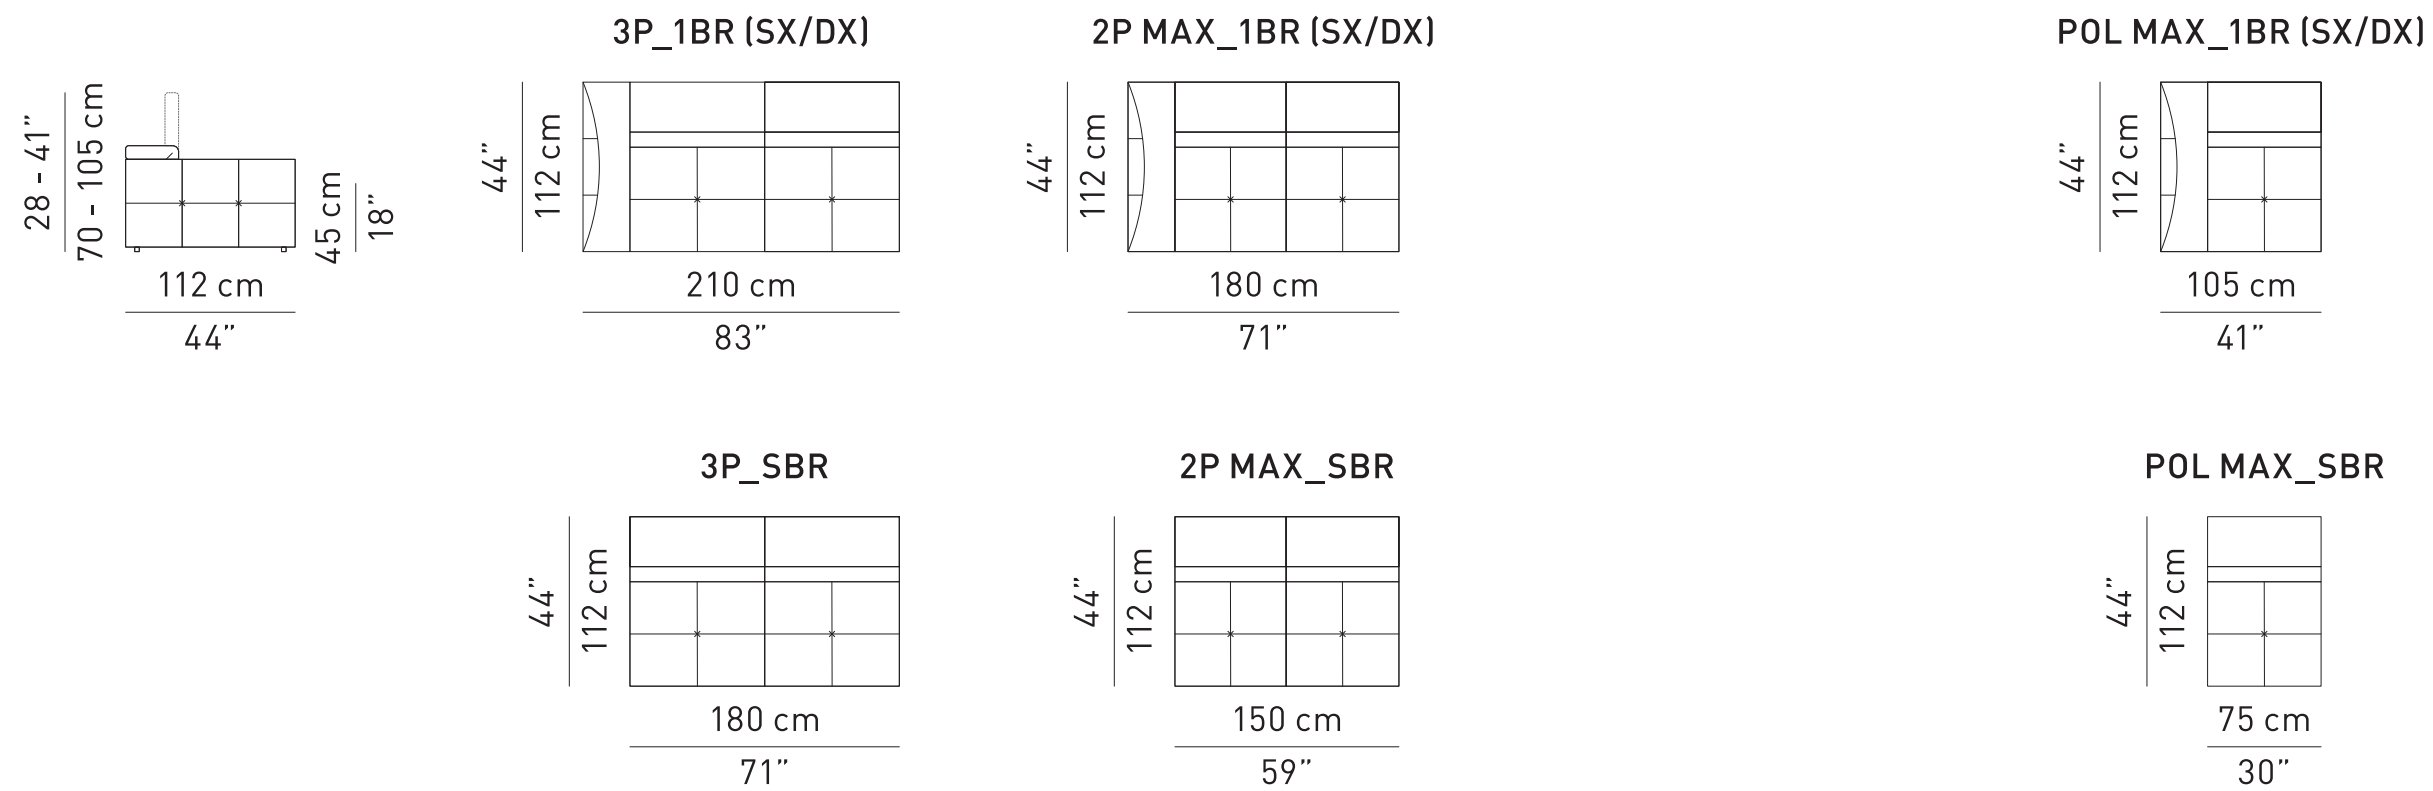

SOFA

ARMCHAIR

MODULAR ELEMENTS

CORNER

POUF