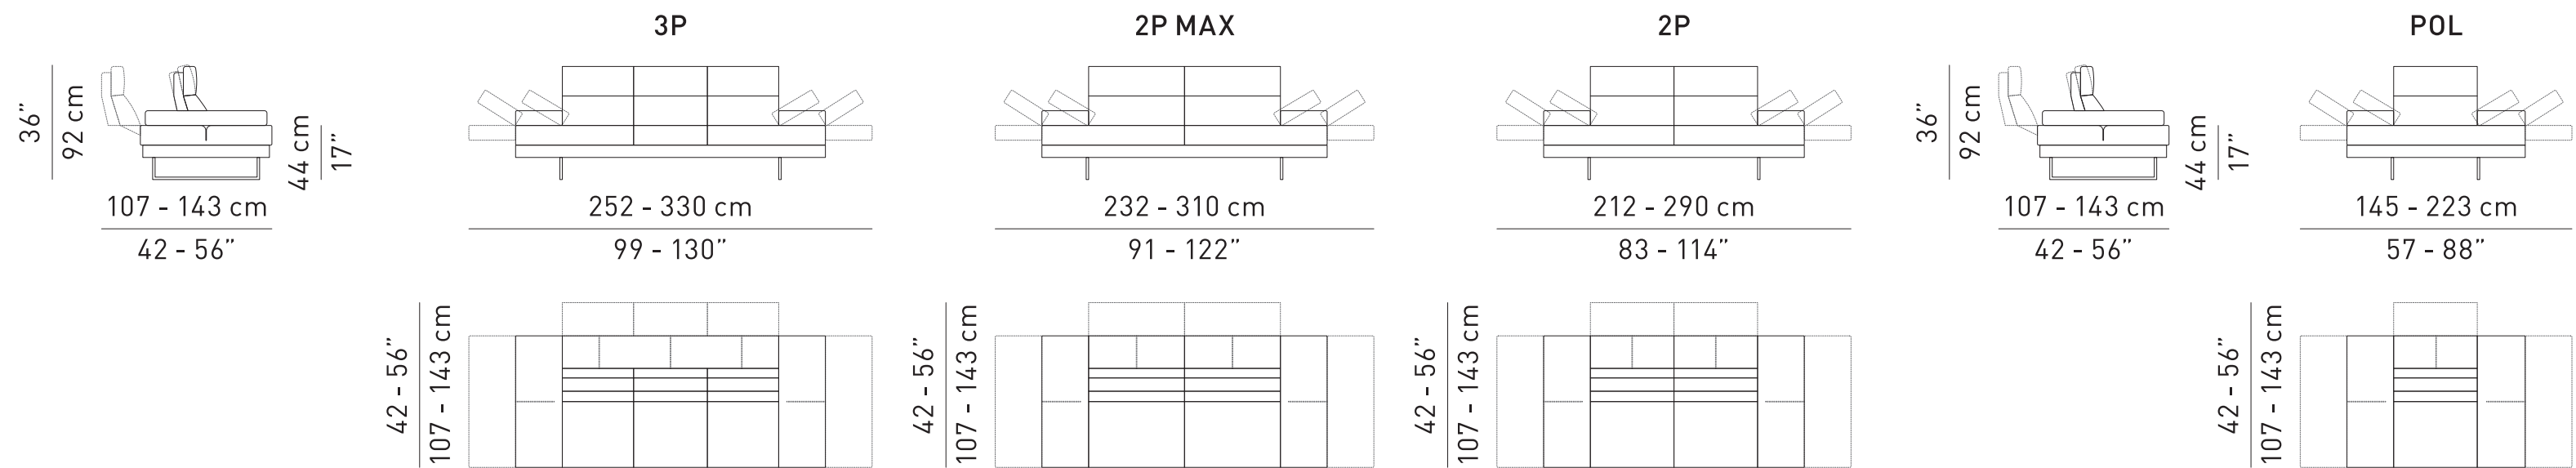

SOFA

ARMCHAIR

MODULAR ELEMENTS

CORNER

PENINSULA

CHAISE LONGUE

POUF