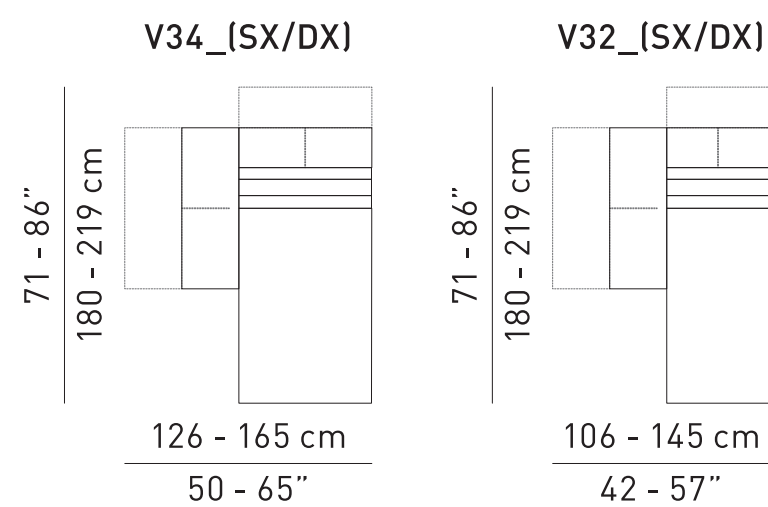

SOFA

ARMCHAIR

MODULAR ELEMENTS

CORNER

PENINSULA

CHAISE LONGUE

POUF