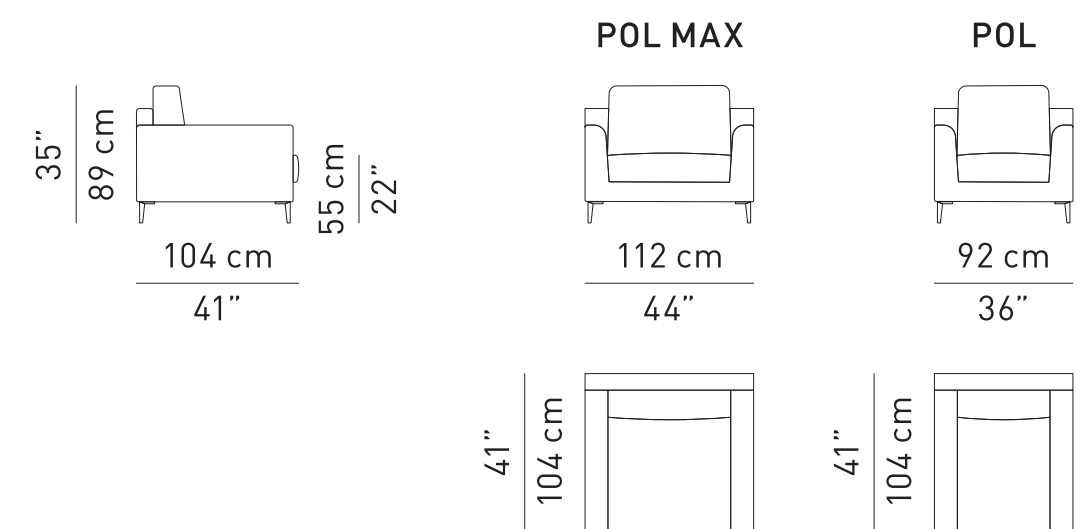

SOFA

ARMCHAIR

MODULAR ELEMENTS

CORNER

CHAISE LONGUE

POUF