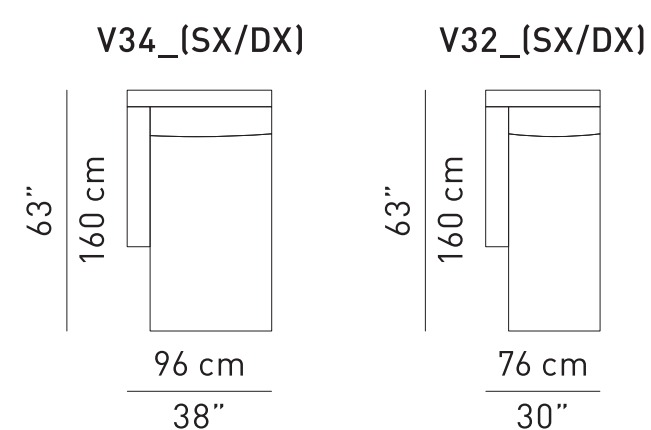

SOFA

ARMCHAIR

MODULAR ELEMENTS

CORNER

CHAISE LONGUE

POUF