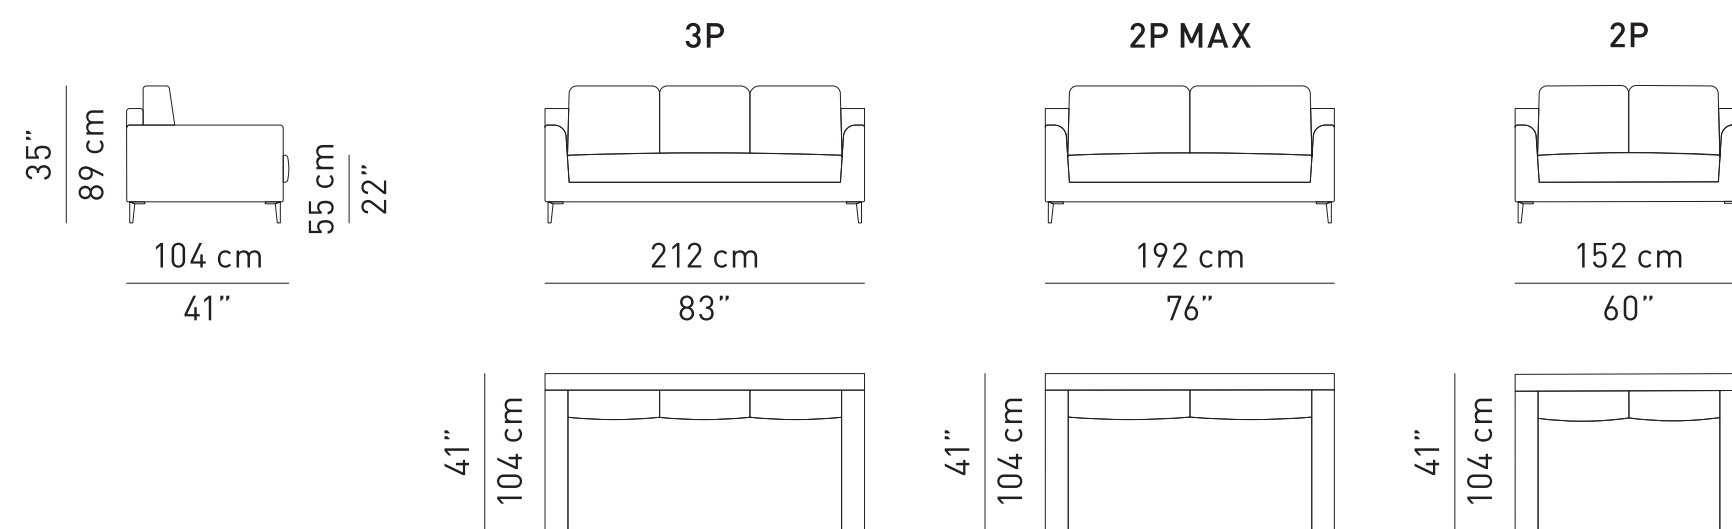

SOFA

ARMCHAIR

MODULAR ELEMENTS

CORNER

CHAISE LONGUE

POUF