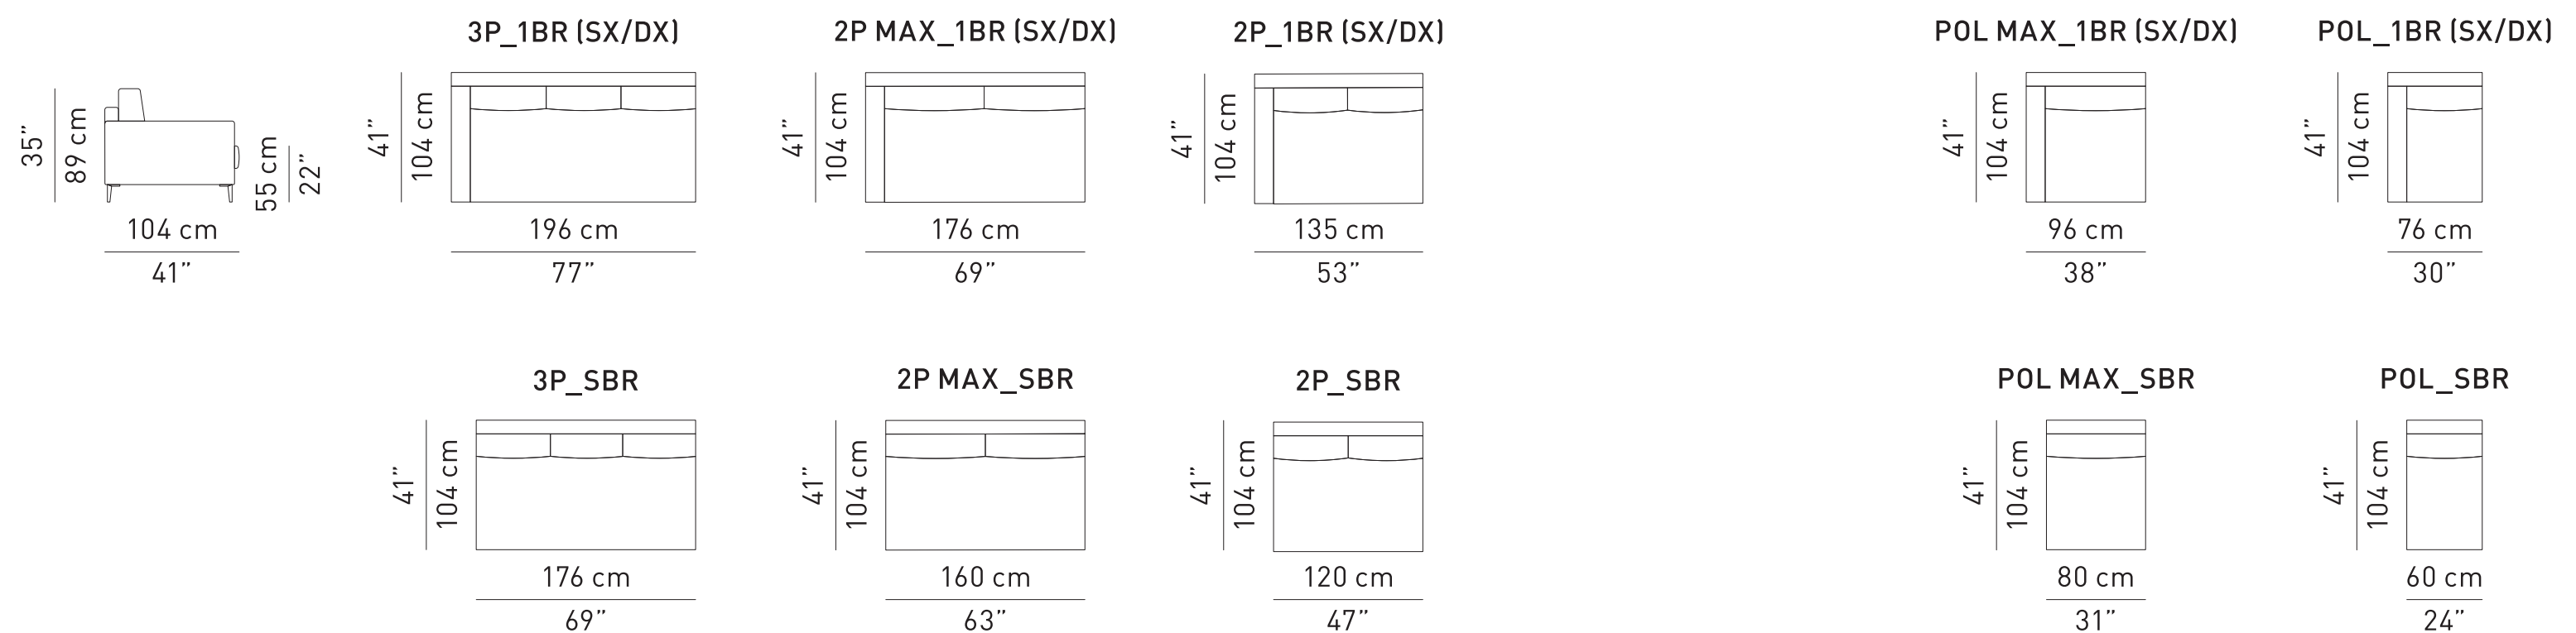

SOFA

ARMCHAIR

MODULAR ELEMENTS

CORNER

CHAISE LONGUE

POUF