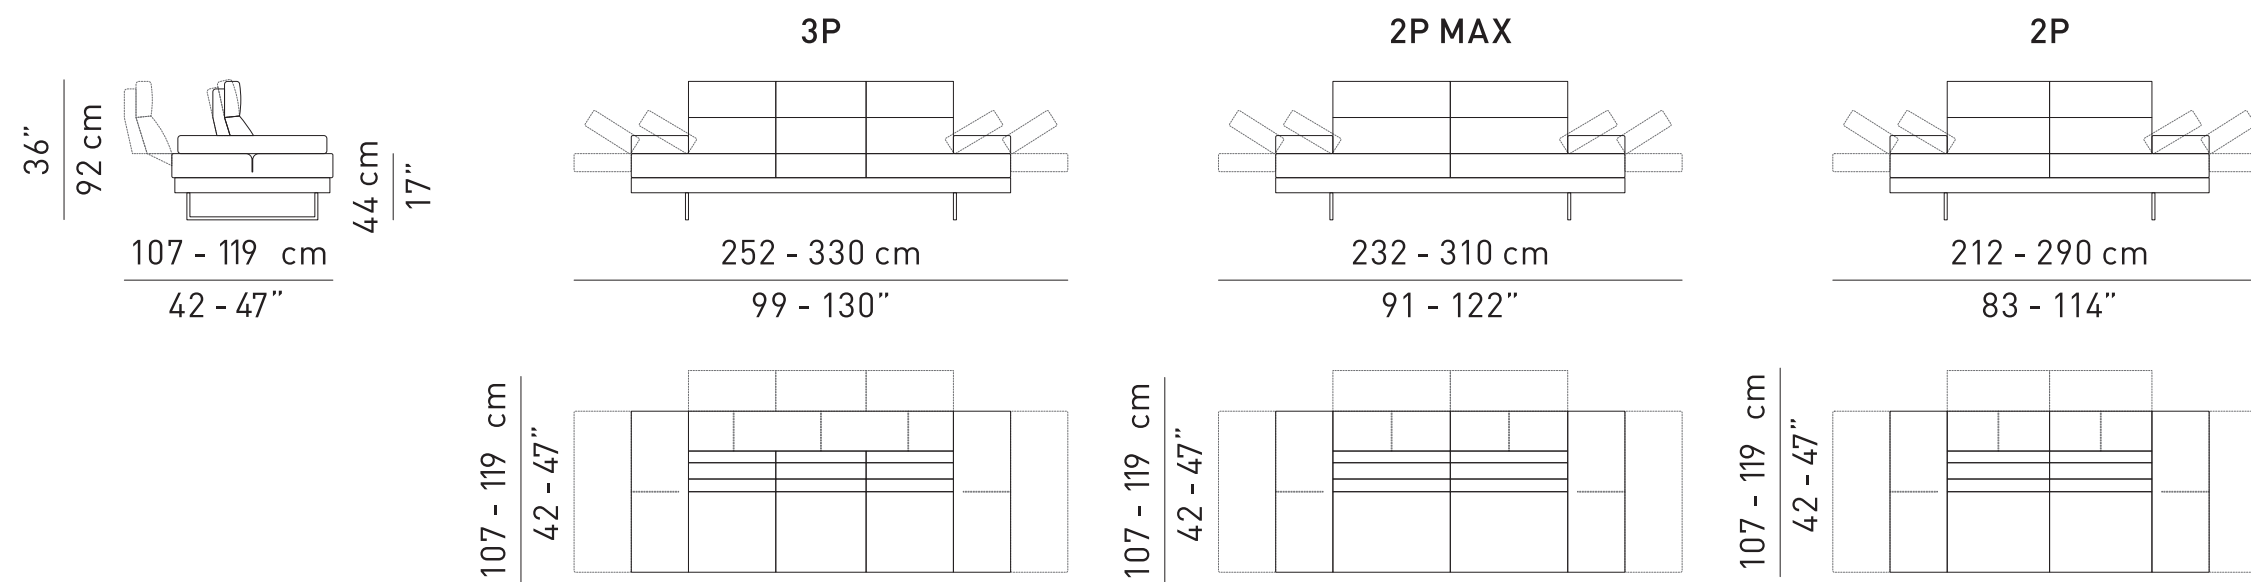

SOFA

ARMCHAIR

MODULAR ELEMENTS

CORNER

PENINSULA

CHAISE LONGUE

POUF