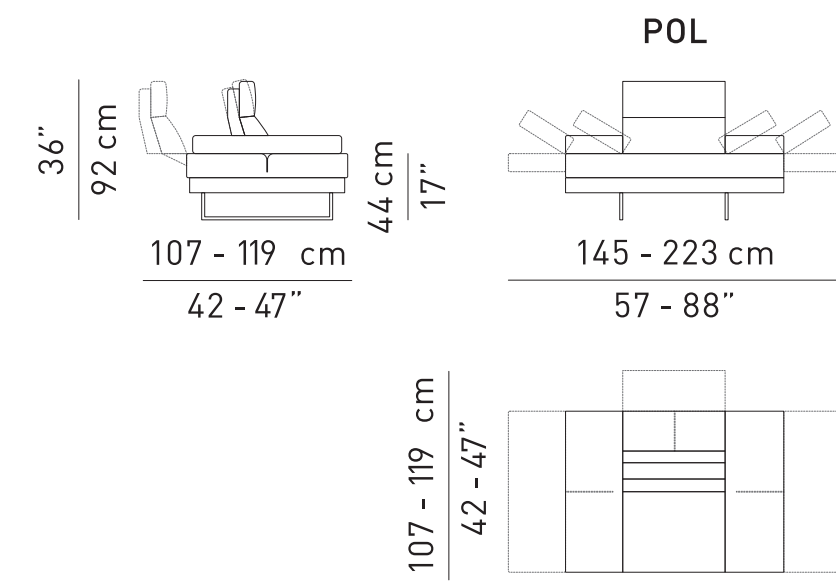

SOFA

ARMCHAIR

MODULAR ELEMENTS

CORNER

PENINSULA

CHAISE LONGUE

POUF