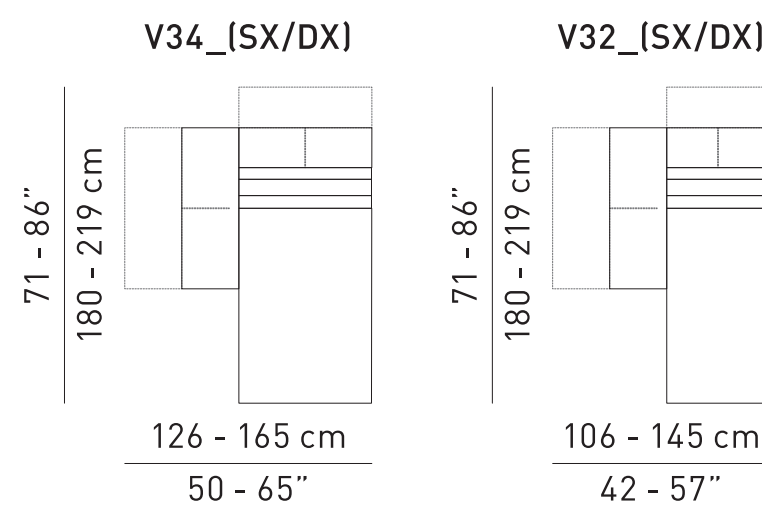

SOFA

ARMCHAIR

MODULAR ELEMENTS

CORNER

PENINSULA

CHAISE LONGUE

POUF